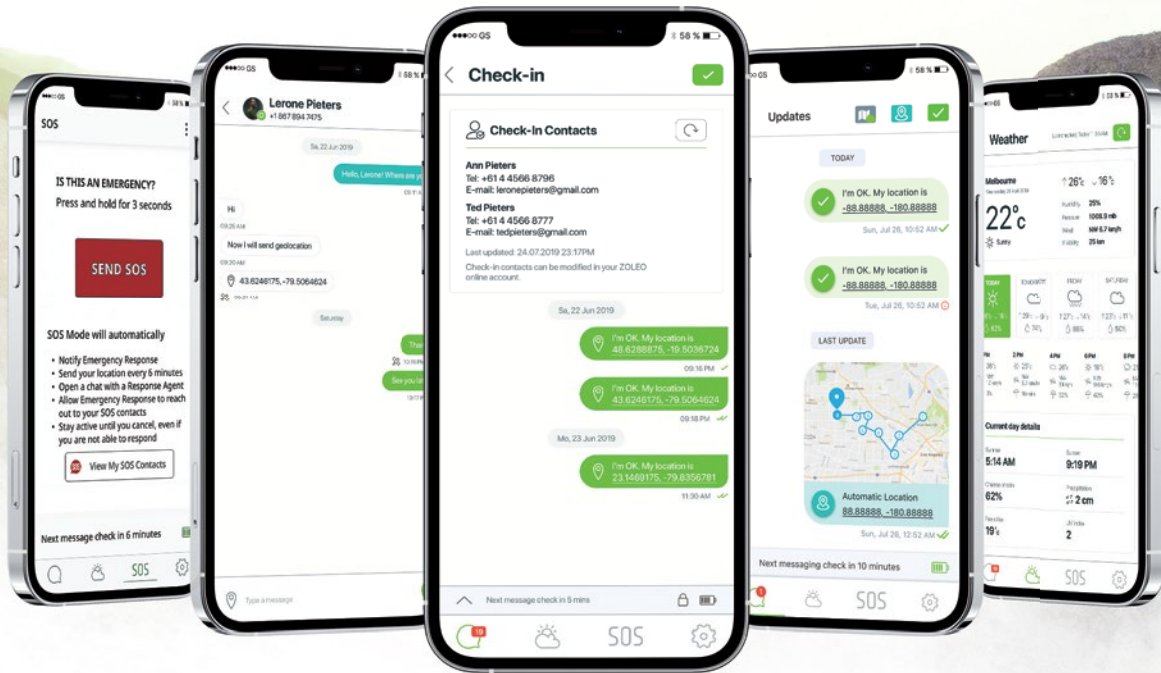

Pain-Free Setup and Deployment

Whether used as a personal device or within a pool shared by employees, ZOLEO is quick to deploy and easy to administer. Simply download the free ZOLEO app, register online and connect the ZOLEO device via Bluetooth®.

Activated within minutes, ZOLEO requires virtually no training – just start messaging!

Simplicity and Safety are Built-In

SOS

Messaging

Check-in

Location Share+

Weather

ZOLEO is Easy on Your Budget

ZOLEO Plans (US$)	Basic	In Touch	Unlimited
Monthly Fee	$20	$35	$50
Satellite Messages Included	75	300	Unlimited
Additional Messages	70¢/ea	70¢/ea	Unlimited
Satellite check-in messages	Free	Free	Free
Cellular & Wi-Fi Messages	Unlimited	Unlimited	Unlimited
Satellite SOS Alerts	Free	Free	Free
SOS Monitoring Service	Free	Free	Free
Location Share+ (optional add-on)*	$6/mo	$6/mo	$6/mo

Note: Flexibility to suspend your plan when not in use for $4/mo. Change plans, suspend or cancel any time after the initial three-month term.

* Unlimited location share messages.

For more information on how ZOLEO can help connect and safeguard your employees, please reach out and we'd be happy to assist.

1.888.949.9924

Email: corporatecare@roadpost.com